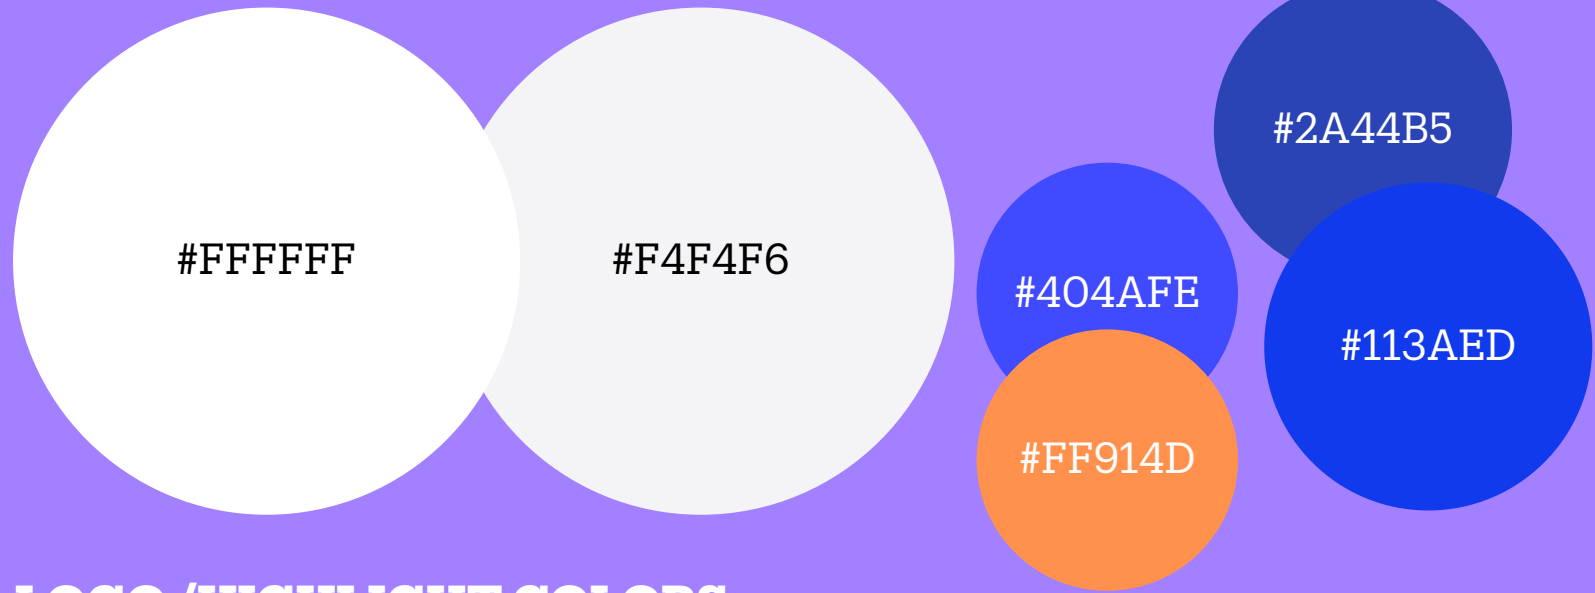

COLORS

Suggested Fonts & their weights to be utilized throughout the website.

LOGO / HIGHLIGHT COLORS

SECTION HIGHLIGHT

LINK

SECONDARY COLOR(S)

“BLACK”

“WHITE”

FONTS

Suggested Fonts & their weights to be utilized throughout the website.

EXAMPLE

NAVIGATION

RALEWAY - PLAIN OR BOLD + CAPITALIZED

Title

PLAFAIR DISPLAY - BOLD

Subheading

MONTSEERRAT - BOLD + ITALIC

Link

MONTSEERRAT - ITALIC + UNDERLINED

Body text

RALEWAY

Button 1

MONTSEERRAT - BOLD + WHITE + LETTER-SPACED

Button 2

MONTSEERRAT - BOLD + GREY + LETTER-SPACED

Email Bar

MONTSEERRAT

USAGE