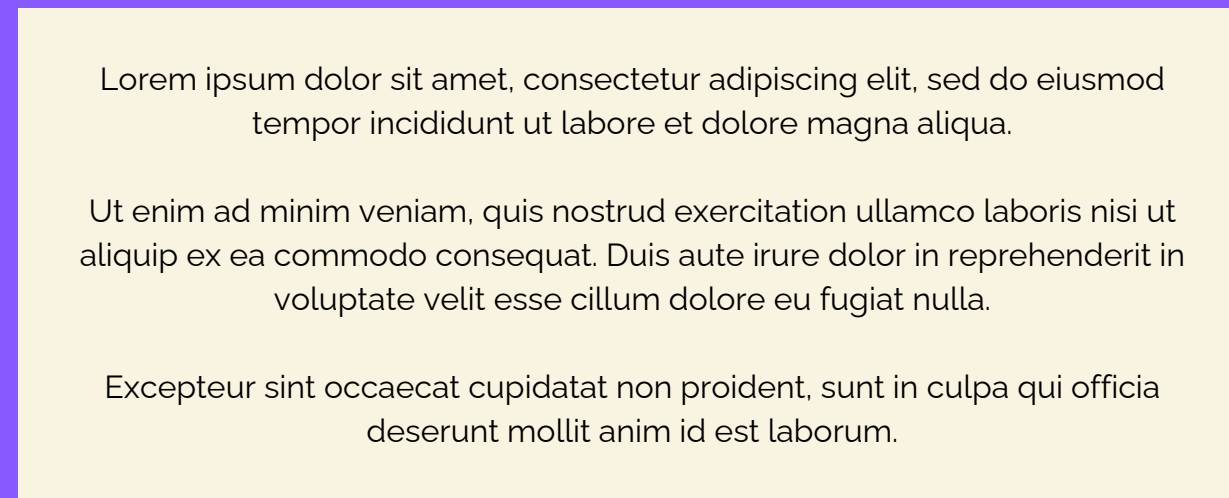

COLORS

Suggested Fonts & their weights to be utilized throughout the website.

LOGO / HIGHLIGHT COLORS

SECTION HIGHLIGHT

LINK

SECONDARY COLOR(S)

“BLACK”

“WHITE”

MONTSEERRAT - BOLD + ITALIC

Link

MONTSEERRAT - ITALIC + UNDERLINED

Body text

RALEWAY

Button 1

MONTSEERRAT - BOLD + WHITE + LETTER-SPACED

Button 2

MONTSEERRAT - BOLD + GREY + LETTER-SPACED

Email Bar

MONTSEERRAT

USAGE